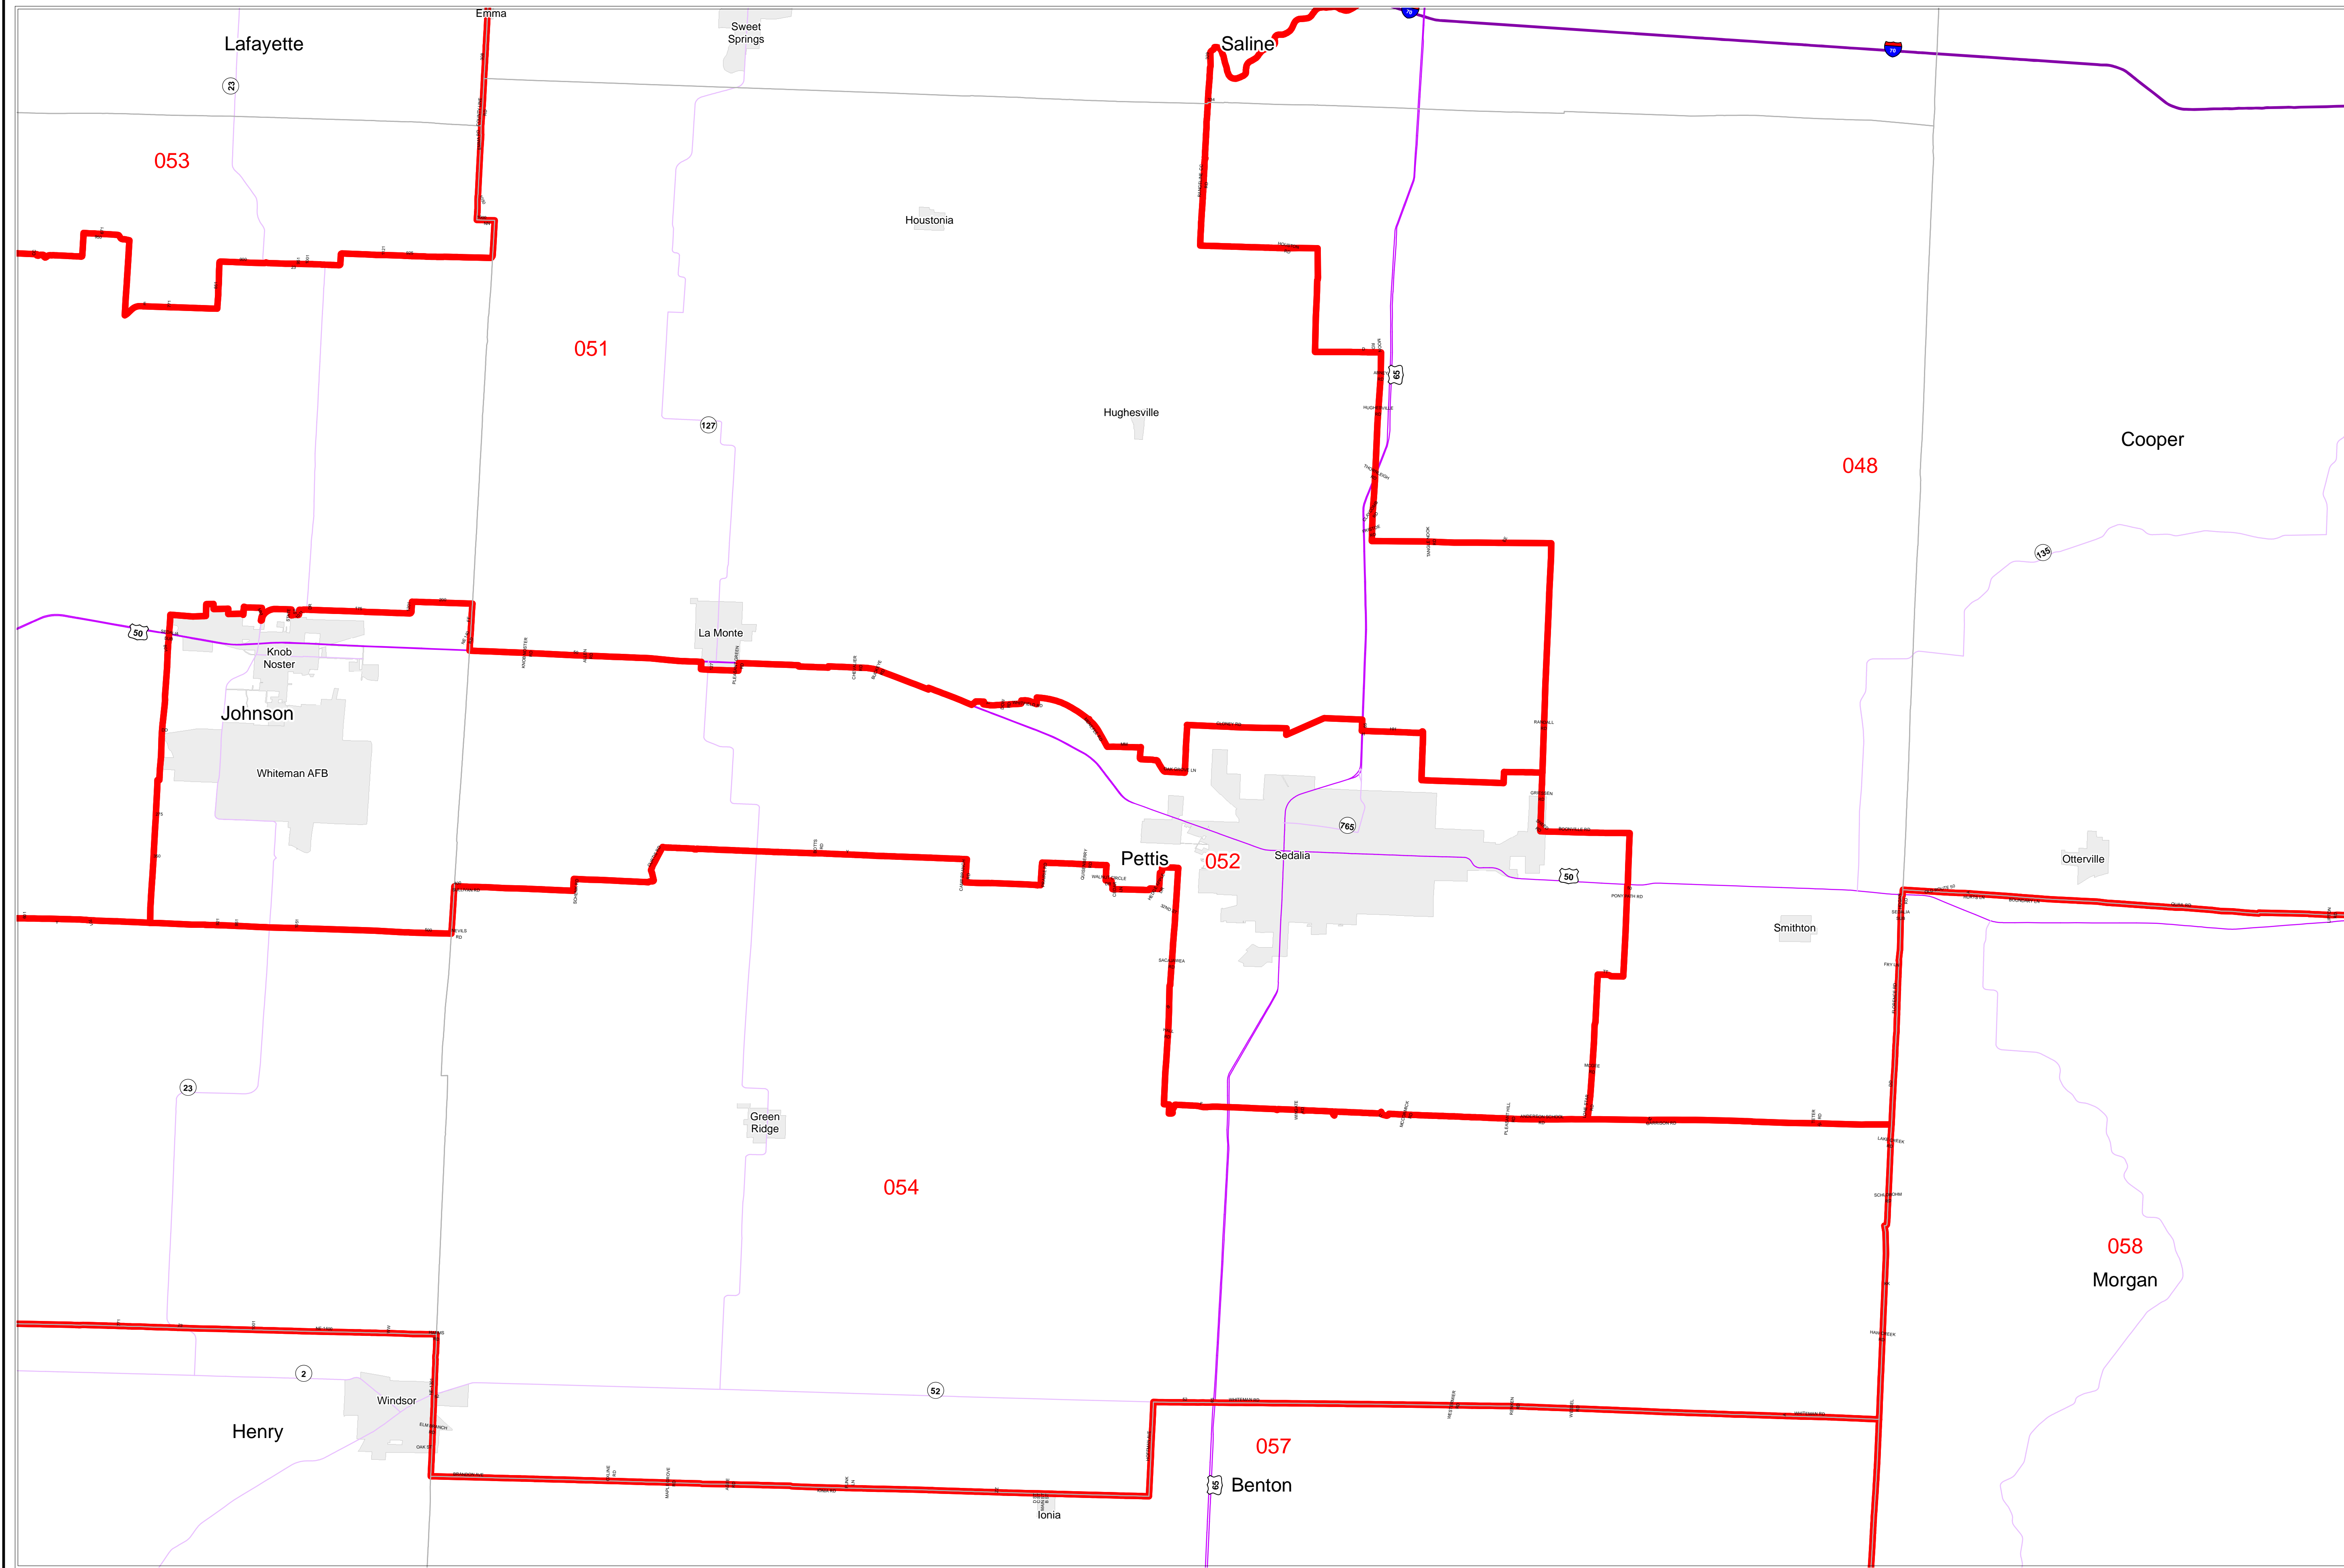

House Apportionment Plan 2011

Missouri Appellate Apportionment Commission